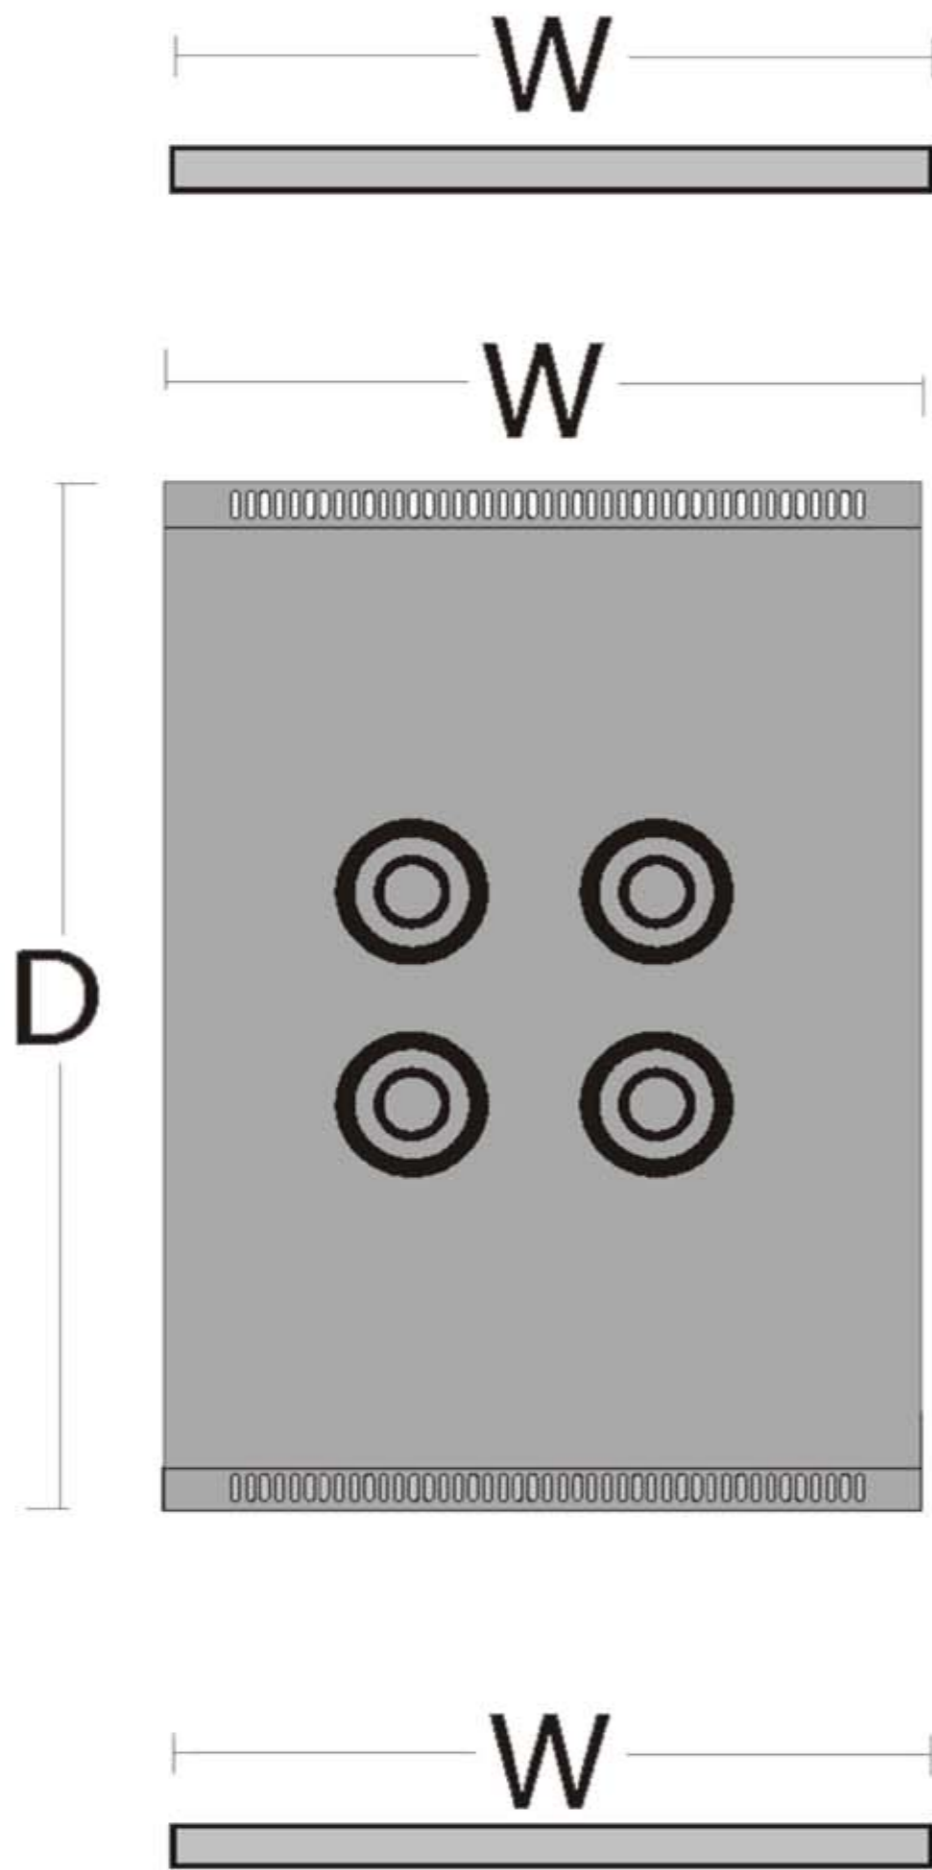

| REFERANCE  | Height "U" | Height "H" | Witdht "W" | Depth "D" |
|------------|------------|------------|------------|-----------|
| T42U-6010S | 42         | 1975       | 600        | 1000      |

|   |          |                        |                |   |
|---|----------|------------------------|----------------|---|
| GENERAL TOLERANCE OF DIMENSIONS<br>X.XXX ±0.005<br>X.XX ±0.05<br>X.X ±0.1 | DRAWING  |                        |                | <b>e-net</b><br>european netconnect   |
|   | CHECK    |                        |                |   |
|   | APPROVAL |                        |                |   |
|   |          | DATE                   | NAME           | ITEM NO.: T42U-6010S  |
|   | SCALE    | UNIT                   | mm             | DES.: Server Cabinet "BASIC"  |
|   |          | DRAWING NO.            |                |  |
|   |          | DRAWING CLASSIFICATION | S SHEET 1 OF 1 |   |